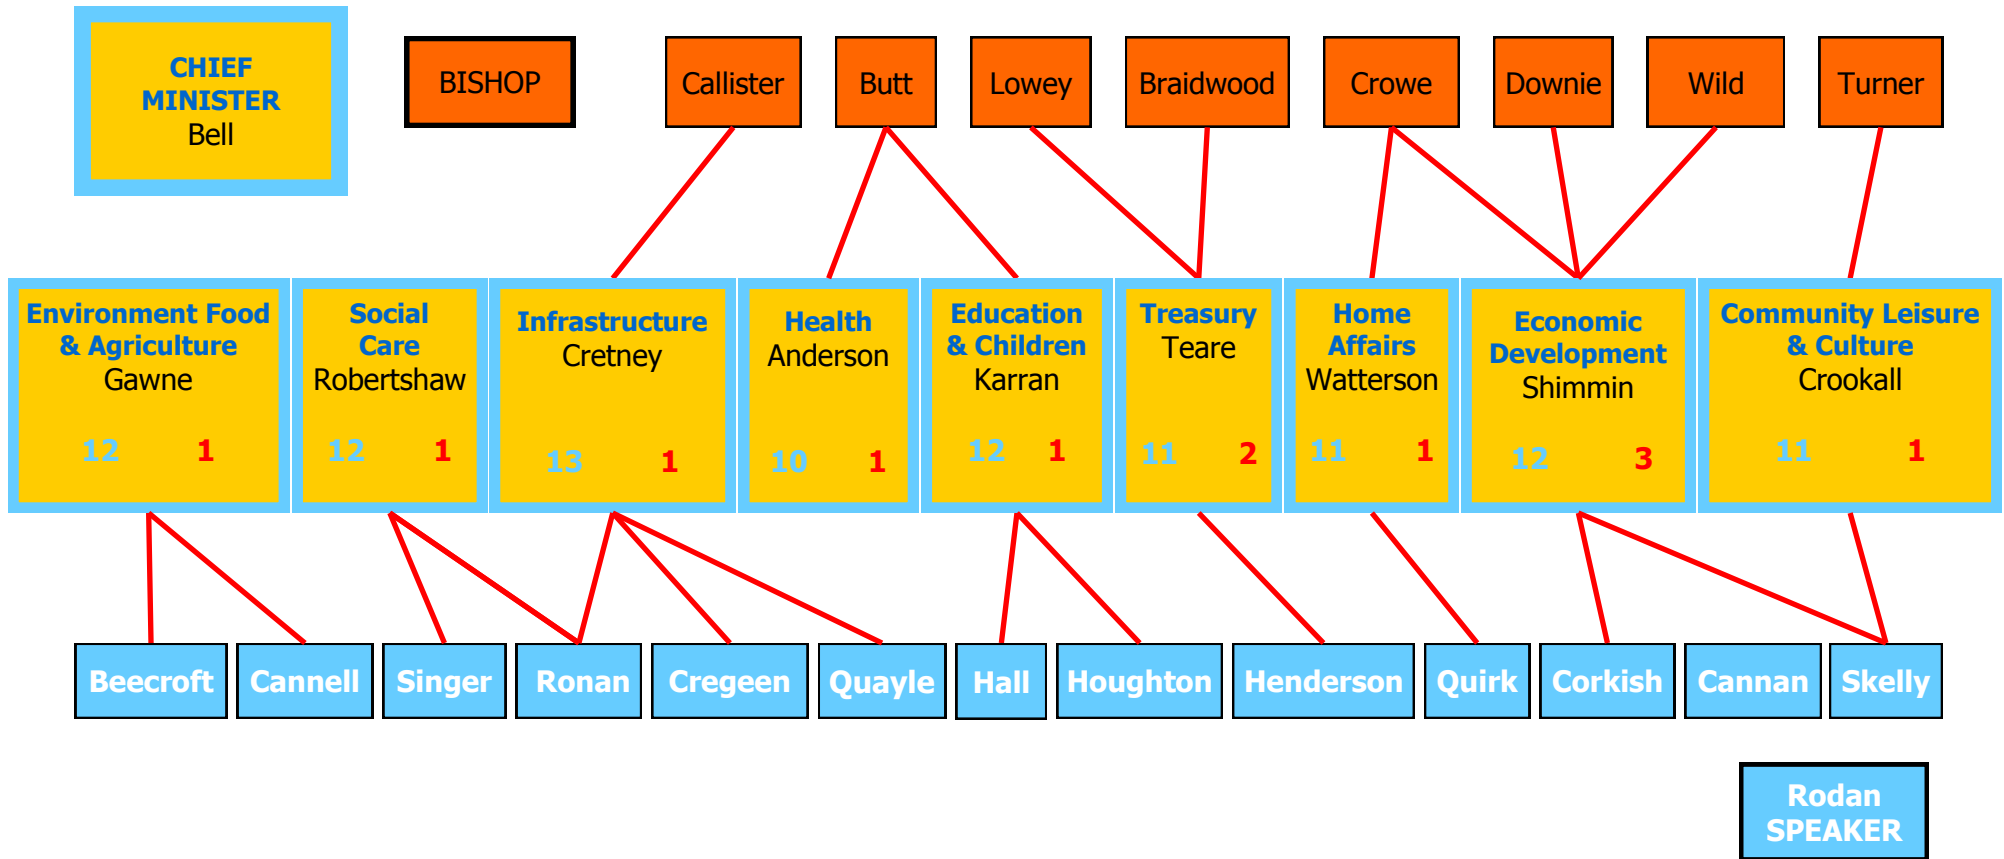

# The Block Vote in Tynwald

As from January, 2012

**KEY:**

- Legislative Council (LegCo)
- Council of Ministers (CoMin)
- House of Keys (Keys)

Numbers in **RED** = Guaranteed Vote in Legco  
 Numbers in **BLUE** = Guaranteed vote in Keys